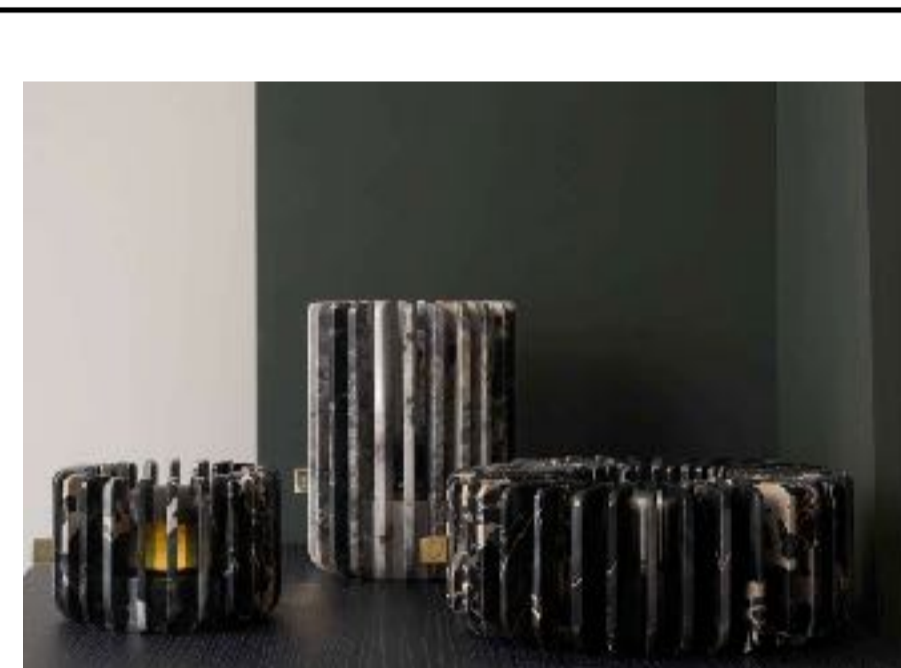

## Candle Holder

Orion opens brand new perspectives in the use of marble. With mechanical like harmony, its thin pieces of marble are meticulously set around a central element. Their shape highlights the fragility of the material and create a sutil contrast of light and shadows around the object. According to the angle we take to look at it, the marble pieces hide or reveal some parts of the capsule in the center. When looked at from the top, Orion appears as a celestial body surrounded by marble rays. Design Dan Yeffet