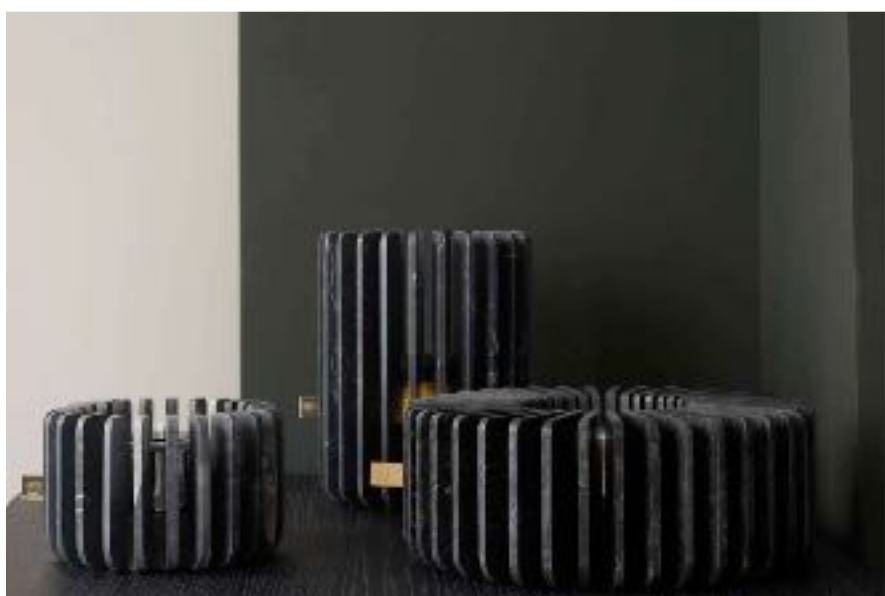

## Candle Holder

Orion opens brand new perspectives in the use of marble. With mechanical like harmony, its thin pieces of marble are meticulously set around a central element. Their shape highlights the fragility of the material and create a sutil contrast of light and shadows around the object. According to the angle we take to look at it, the marble pieces hide or reveal some parts of the capsule in the center. When looked at from the top, Orion appears as a celestial body surrounded by marble rays. Design Dan Yeffet

# ORION

Candle Holder

MATERIAL: GREY ST LAURENT

SIZE: SMAL | MEDIUM | TALL

Ø 187 x H 120 mm | Ø 197 x H 250 mm | Ø 320 x H 120 mm

MATERIAL: MARQUINA

SIZE: SMAL | MEDIUM | TALL

Ø 187 x H 120 mm | Ø 197 x H 250 mm | Ø 320 x H 120 mm

MATERIAL: MARQUINA GREY

SIZE: SMAL | MEDIUM | TALL

Ø 187 x H 120 mm | Ø 197 x H 250 mm | Ø 320 x H 120 mm