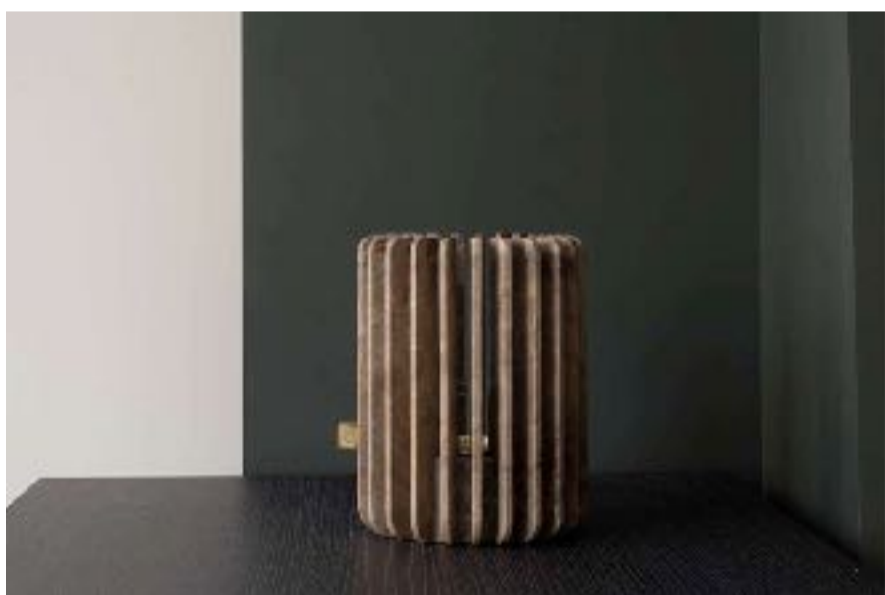

## Candle Holder

Orion opens brand new perspectives in the use of marble. With mechanical like harmony, its thin pieces of marble are meticulously set around a central element. Their shape highlights the fragility of the material and create a sutil contrast of light and shadows around the object. According to the angle we take to look at it, the marble pieces hide or reveal some parts of the capsule in the center. When looked at from the top, Orion appears as a celestial body surrounded by marble rays. Design Dan Yeffet

# ORION

Candle Holder

MATERIAL: BLACK AND GOLD

SIZE: SMAL | MEDIUM | TALL

Ø 187 x H 120 mm | Ø 197 x H 250 mm | Ø 320 x H 120 mm

MATERIAL: EMPERADOR

SIZE: SMAL | MEDIUM | TALL

Ø 187 x H 120 mm | Ø 197 x H 250 mm | Ø 320 x H 120 mm

MATERIAL: MARQUINA GREY

SIZE: SMAL | MEDIUM | TALL

Ø 187 x H 120 mm | Ø 197 x H 250 mm | Ø 320 x H 120 mm