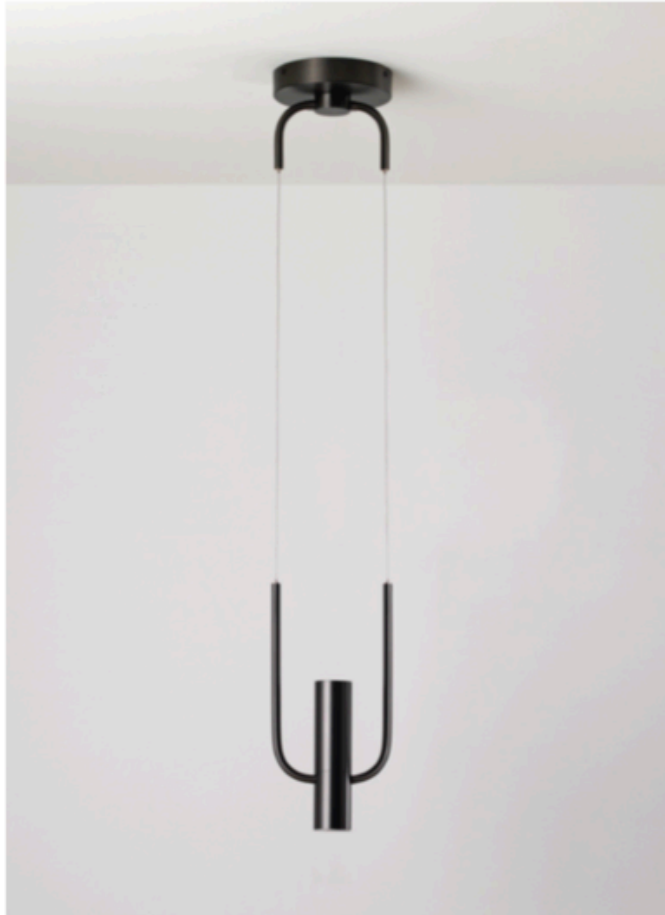

# STORM

A reinterpretation of a storm made by light. The *Storm* pendant and lamp show off delicate and refined lines.

U Z C A

Lampe de table – Table de lamp  
Storm SB

Lampe de table – Table lamp  
Storm glass SG

Suspension - Pendant Storm SB

Suspension - Pendant Storm SG

La longueur des câbles est réglable à l'installation.  
The height of the cables can be adjusted during installation.