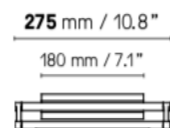

# LINK

Simple and minimalist, the Link collection frames the light. Depending on the position of the light, the refined line can be fitted vertically or horizontally.

Custom dimensions available upon request.

U Z C Δ

Lampe de table – Table de lamp  
Storm SB

Lampe de table – Table lamp  
Storm glass SG

**Appliques – Wall lights**

*Link* peut être installée horizontalement ou verticalement.  
*Link* can be placed both horizontally or vertically on the wall.

The wall light is adjustable in 2 ways. The front LED bar can be spinned around to diffuse the light in any direction and the rectangular frame can be flipped up and down when the light is positioned horizontally, and side to side when positioned vertically.