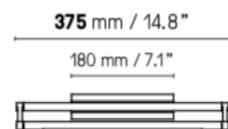

# LINK

Simple and minimalist, the Link collection frames the light. Depending on the position of the light, the refined line can be fitted vertically or horizontally.

Custom dimensions available upon request.

U Z C Δ

Lampe de table – Table de lamp  
Storm SB

Lampe de table – Table lamp  
Storm glass SG

**Appliques – Wall lights**

*Link* peut être installée horizontalement ou verticalement.  
*Link* can be placed both horizontally or vertically on the wall.

The wall light is adjustable in 2 ways. The front LED bar can be spinned around to diffuse the light in any direction and the rectangular frame can be flipped up and down when the light is positioned horizontally, and side to side when positioned vertically.