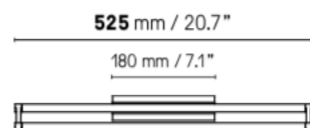

# LINK

Simple and minimalist, the Link collection frames the light. Depending on the position of the light, the refined line can be fitted vertically or horizontally.

Custom dimensions available upon request.

U Z C Δ

Lampe de table – Table de lamp  
Storm SB

Lampe de table – Table lamp  
Storm glass SG

**Appliques – Wall lights**

*Link* peut être installée horizontalement ou verticalement.  
*Link* can be placed both horizontally or vertically on the wall.