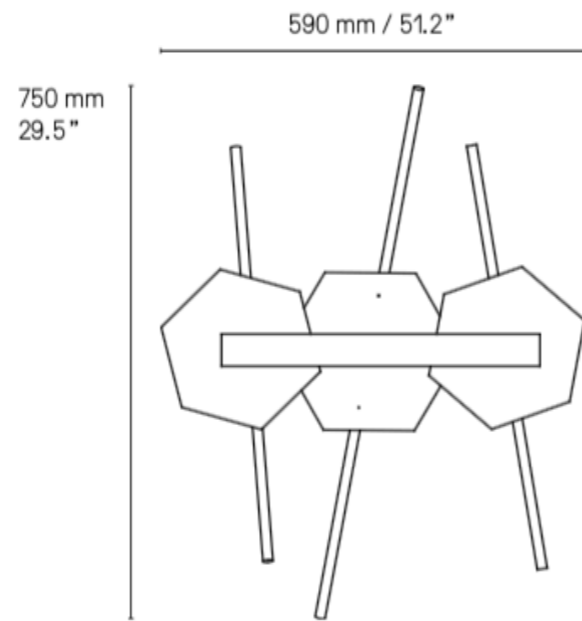

Suspension - Pendant

La longueur des câbles est réglable à l'installation.
The height of the cables can be adjusted during installation.