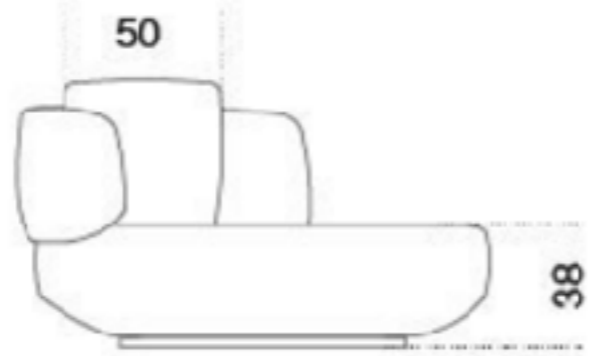

Audrey Poltrona

U Z C A

Description

Swivel armchair in nondeformable foam polyurethane in different densities and polyester fibre with wooden inside structure. A polyester fibre back cushion included. Available covered by fabric or leather as per sample. Decorative polyester fibre cushion, on request.

Sizes

Cm

87 x 108 x 75h

104 x 126 x 75h

Inches

34½" x 42¾" x 29¾"

41" x 49¾" x 29¾"

Decorative cushion

Cm

40 x 40

Inches

15¾" x 15¾"

Tessuto Cat.A / Fabric Cat.A

Mesh ochre 006
Mesh ochre 006

Reggio mink
010
Reggio mink
010

Reggio taupe
070
Reggio taupe
070