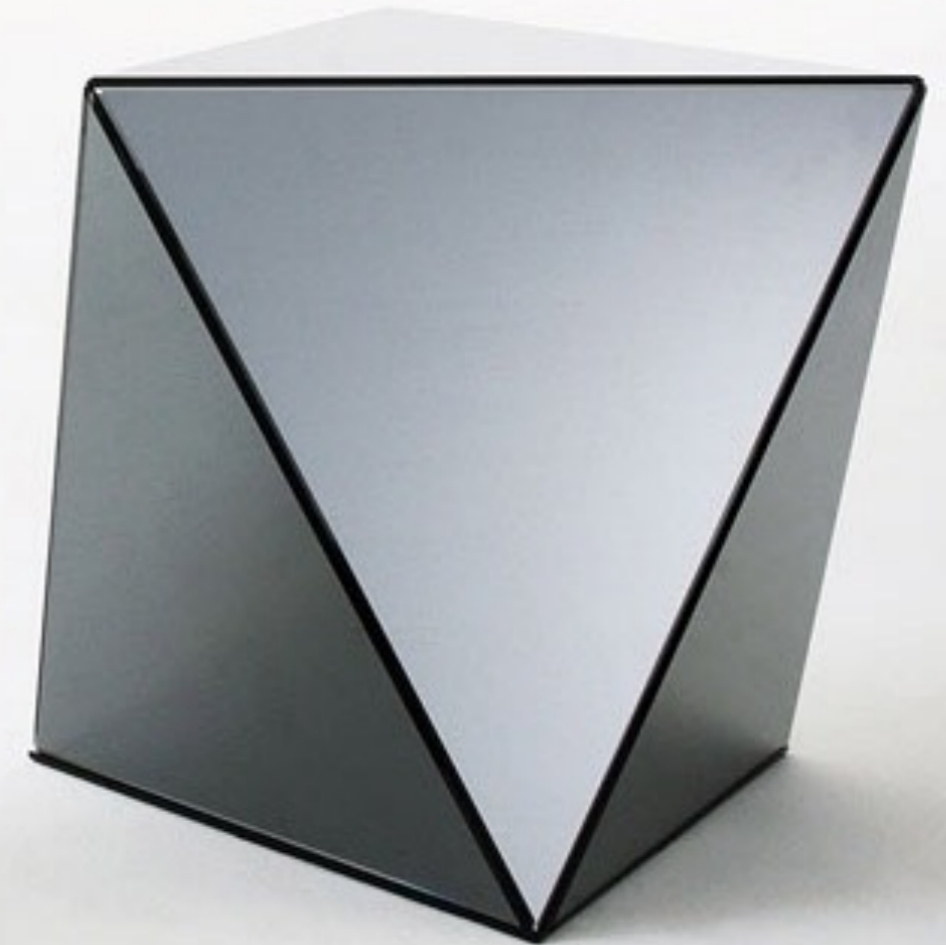

U Z C A

YANIN

Coffee table with wooden base covered by painted glass as per samples in the bright or satin version. Available also mirrored or smoked "grigio Italia" mirrored glass or white, black or dark grey lacquered wood.

U Z C A

YANIN

Cristallo / Glass

*Specchio
extralight
Extralight
mirror*

*Bianco
brillante
Bright white*

*Bianco satinato
Satin white*

*Cemento
brillante
Bright cement*

*Cemento
satinato
Satin cement*

*Bianco poro
chiuso
White closed
pore*

*Nero poro
chiuso
Black closed
pore*

*Grigio umbro
poro chiuso
Dark grey
closed pore*