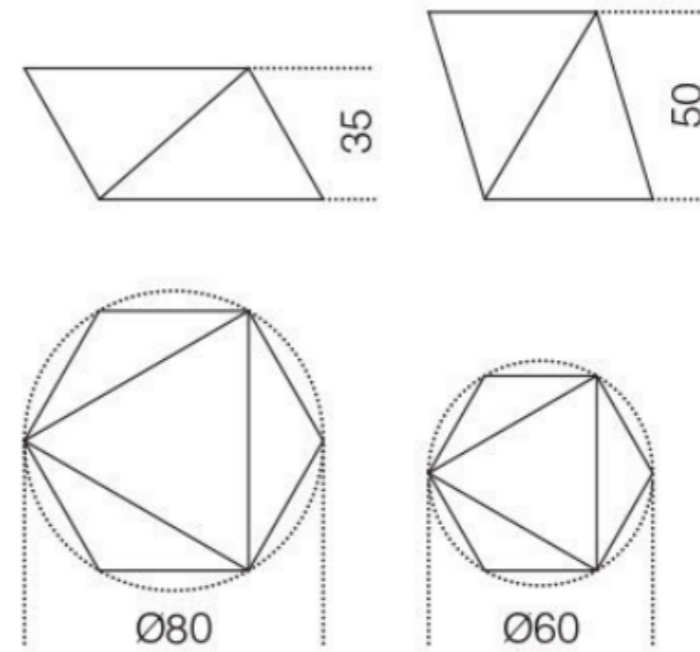

U Z C A

YANIN

Coffee table with wooden base covered by painted glass as per samples in the bright or satin version. Available also mirrored or smoked "grigio Italia" mirrored glass or white, black or dark grey lacquered wood.