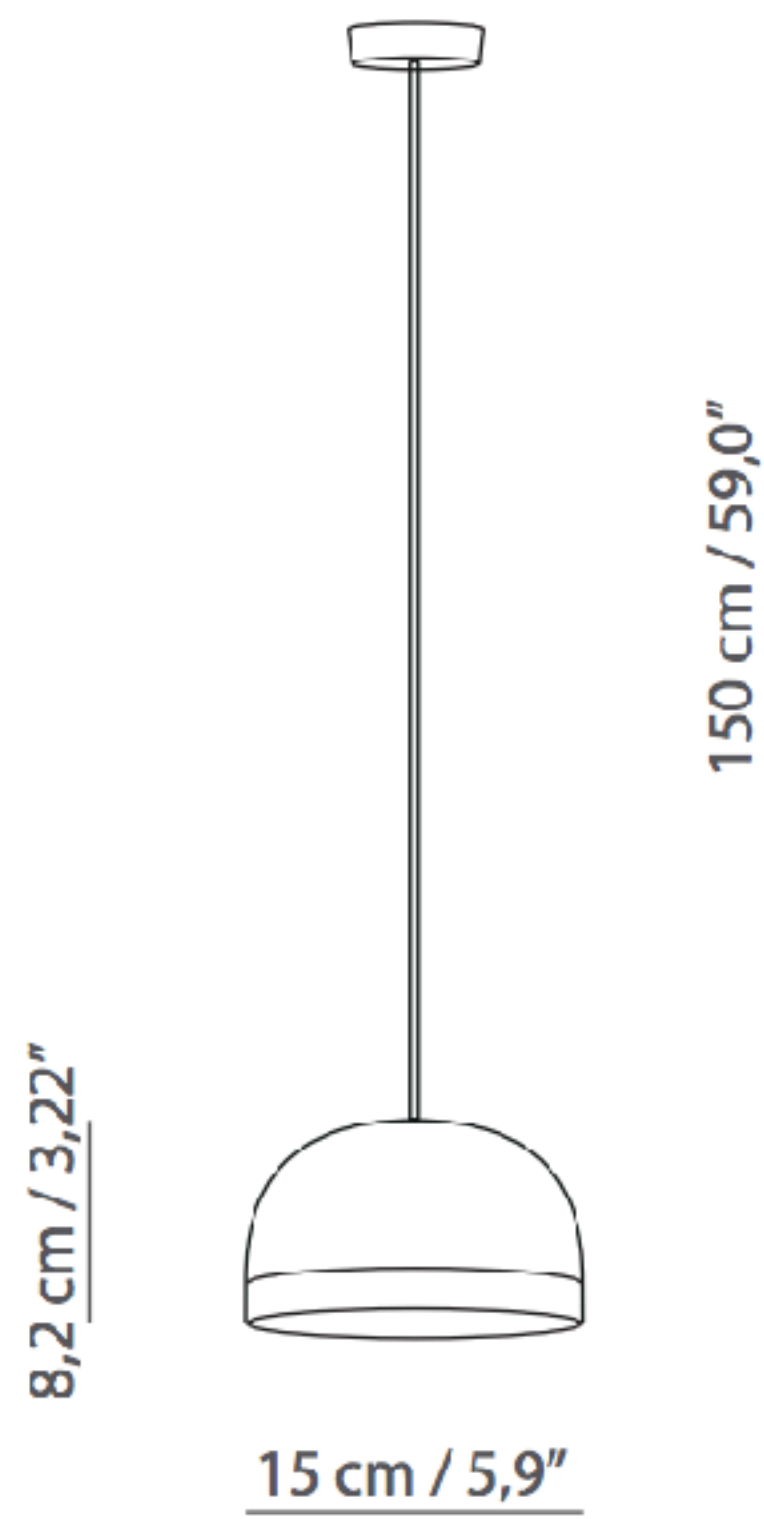

MOLLY / suspension lamp Ø15

Corrado Dotti designer

● C40 Ottone godronato/ Brushed knurled	+	● C40 Ottone godronato/ Brushed knurled
● C46 Grigio (raggrinzato)/ Gray (wrinkled)		● C46 Grigio (raggrinzato)/ Gray (wrinkled)
● C74 Nero bucciato / Black rough		● C74 Nero bucciato / Black rough
● C80 Bianco/ White		● C80 Bianco/ White
● C99 Rame galvanico/ Galvanic copper		● C99 Rame galvanico/ Galvanic copper

Sospensione/Suspension
code: **556.21**

Ø 15 H 8,2 cm

LED 1x MAX 8W LED 3000K 800 Lm