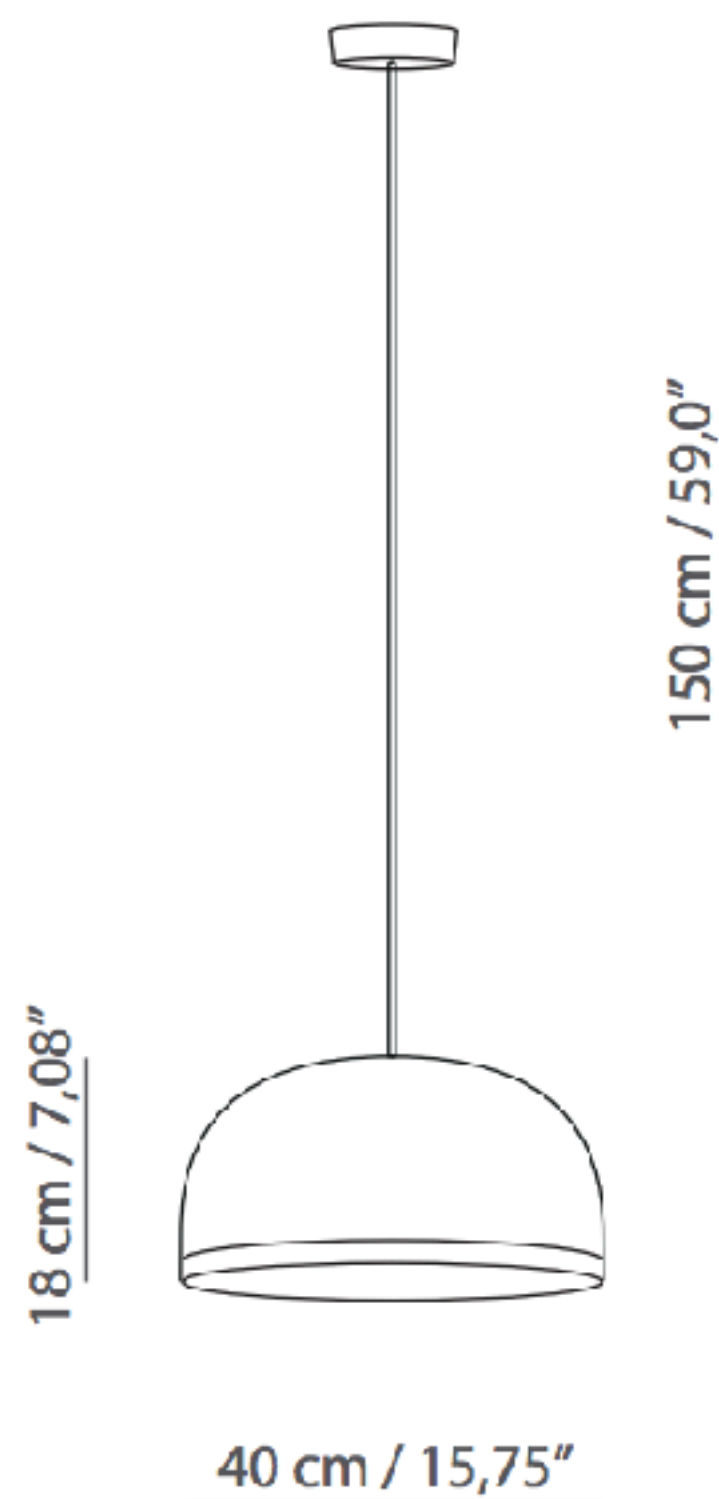

U Z C A

MOLLY / suspension lamp Ø 40

Corrado Dotti designer

● C40 Ottone godronato/ Brushed knurled	+	● C40 Ottone godronato/ Brushed knurled
● C46 Grigio (raggrinzato)/ Gray (wrinkled)		● C46 Grigio (raggrinzato)/ Gray (wrinkled)
● C74 Nero bucciato / Black rough		● C74 Nero bucciato / Black rough
● C80 Bianco/ White		● C80 Bianco/ White
● C99 Rame galvanico/ Galvanic copper		● C99 Rame galvanico/ Galvanic copper

Sospensione/Suspension
code: **556.23**

Ø40 H 18 cm

1x MAX 17 W LED 3000K 800 Lm