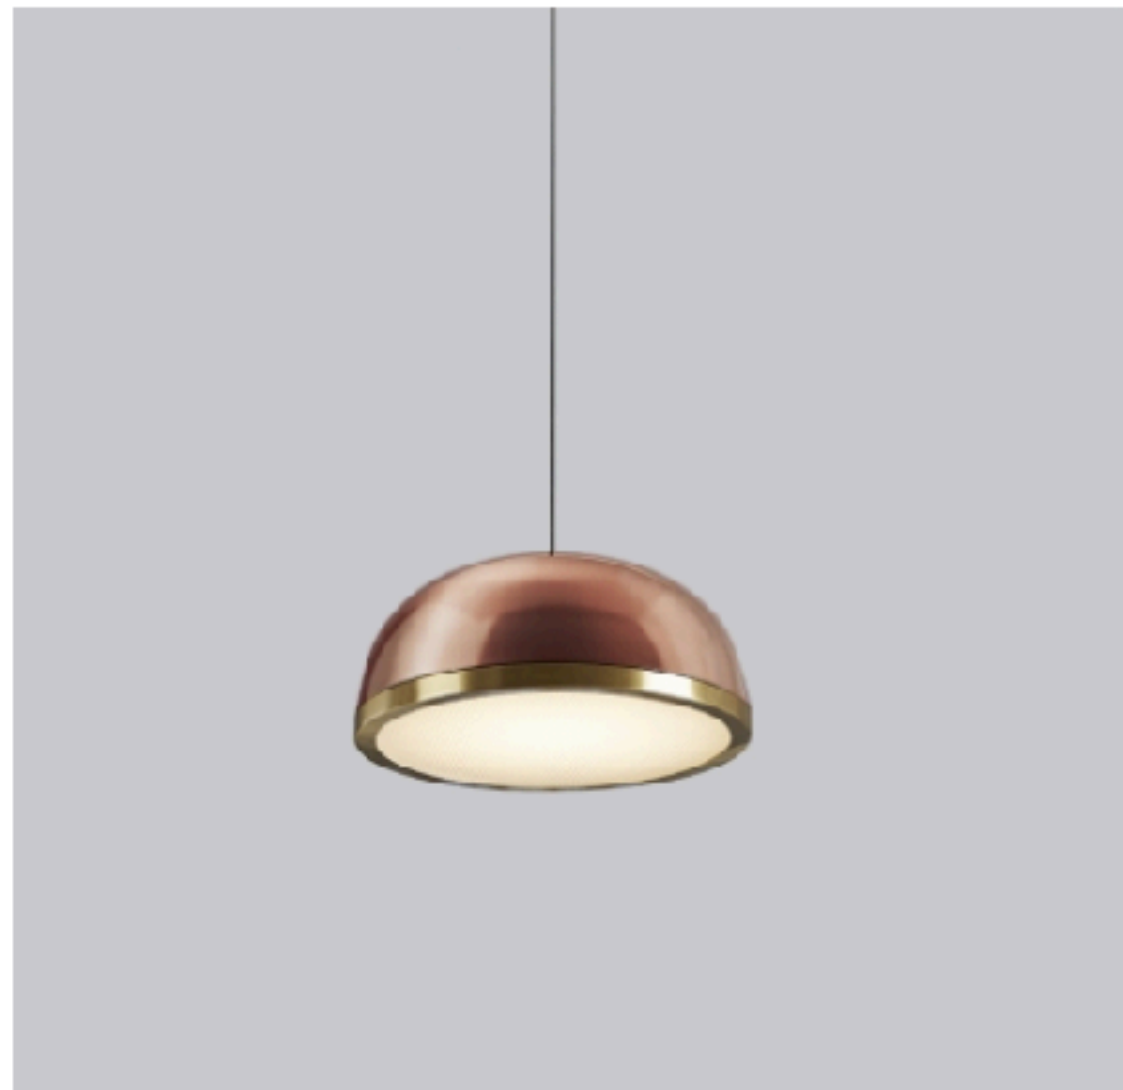

MOLLY

Collection of contemporary hanging, wall, floor, table, side and ceiling lamps with a painted dome and ring either painted or finished with brushed brass or galvanic copper. The bright diamond screen is made of plexiglass to better spread light out. The collection presents lamps available in three sizes for single-unit or dynamic compositions. These lamps are very versatile and fit any kind of setting, thanks to their simple shape yet rich materials.

U Z C A

<i>FINISH</i>	 Brushed brass Sand grey Sand black Galvanic copper
<i>DETAILS</i>	Product: Suspension Light source: LED Color temperature: 2700k Lumens: 800 Wattage (LED): 8w Socket: 1 x LED Dimensions: Ø 15 H 8.2 cm - Cable length 150 cm

MOLLY 556.21
SUSPENSION

<i>FINISH</i>	 Brushed brass Sand grey Sand black Galvanic copper
<i>DETAILS</i>	Product: Suspension Light source: LED Color temperature: 2700k Lumens: 1200 Wattage (LED): 12w Socket: 1 x LED Dimensions: Ø 20 H 10 cm - Cable length 150 cm

MOLLY 556.22
SUSPENSION

U Z C A

<i>FINISH</i>	● Brushed brass ● Sand grey ● Sand black ● Galvanic copper
<i>DETAILS</i>	Product: Chandelier Light source: LED Color temperature: 2700k Lumens: 1600, 2400 Wattage (LED): 8w, 12w Socket: 4 x LED Dimensions: Ø 65 - Cable length 150 cm