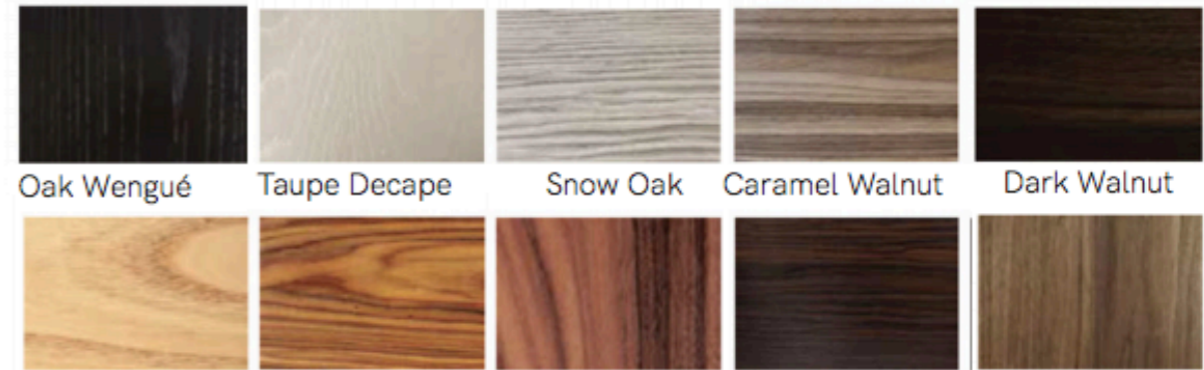

U

Z

C

Λ

FINISHINGS

For Top Marble

Carrara Estremoz Green Guatemala Nero Marquina

Applications Metals

Bronze

For Top Plywood Veneer

Oak Wengué Taupe Decape Snow Oak Caramel Walnut Dark Walnut

Natural Oak Hazelnut Palisander / Pau Santo Avellá Iron Wood Charcoal Oak Natural Walnut

Lacquers

White Ivory Taupe Beige Gold

Yellow sun Mint Forest Vintage Pink Pink

Blossom Black