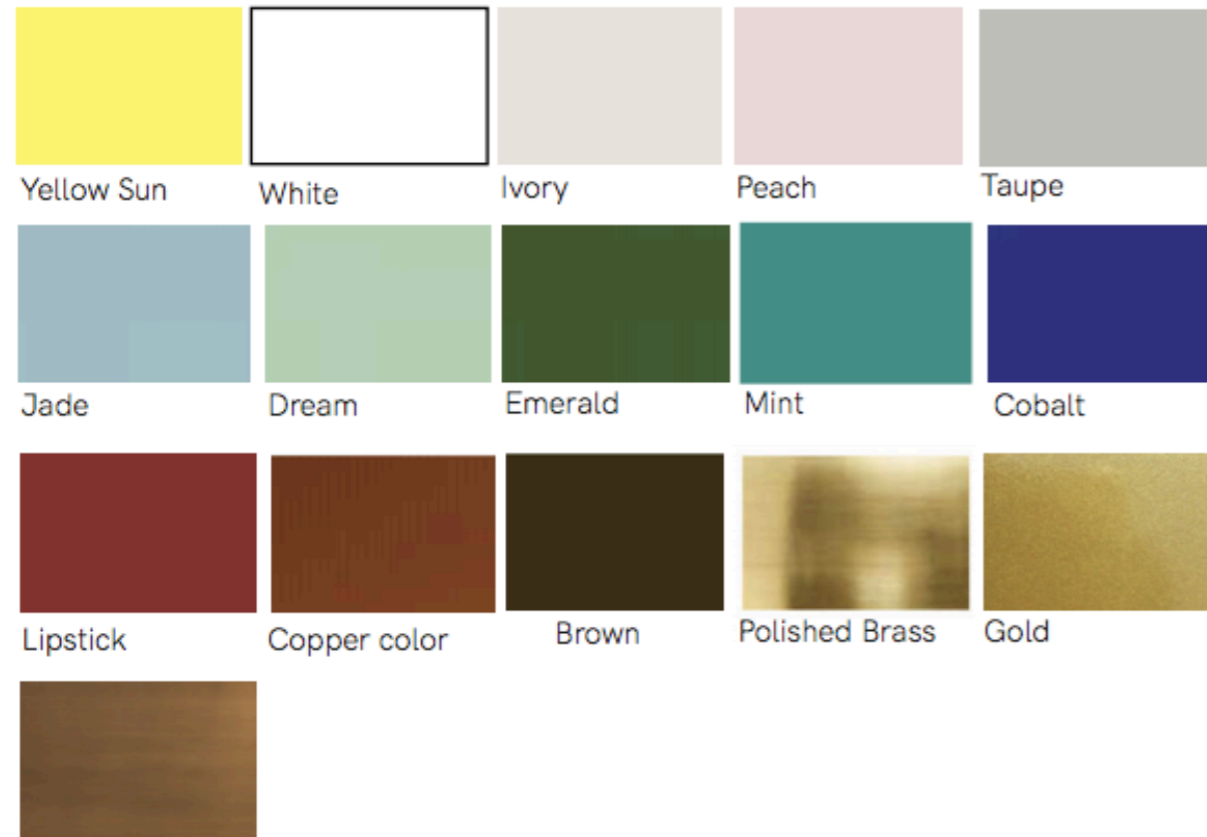

U

Z

C

Λ

FINISHINGS

For Top Marble

Carrara Estremoz Green Guatemala Nero Marquina

Applications Metals

Bronze

For Top Plywood Veneer

Oak Wengué Taupe Decape Snow Oak Caramel Walnut Dark Walnut

Natural Oak Hazelnut Palisander / Pau Santo Avellá Iron Wood Charcoal Oak Natural Walnut

Lacquers

White Ivory Taupe Beige Gold

Yellow sun Mint Forest Vintage Pink Pink

Blossom Black