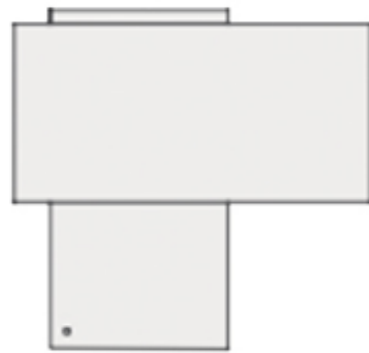

U Z C A

BOBO TABLE LAMP

all metal

bobo small

ø320 x 304h

bobo large

ø400 x 380h

EPOXY PAINT